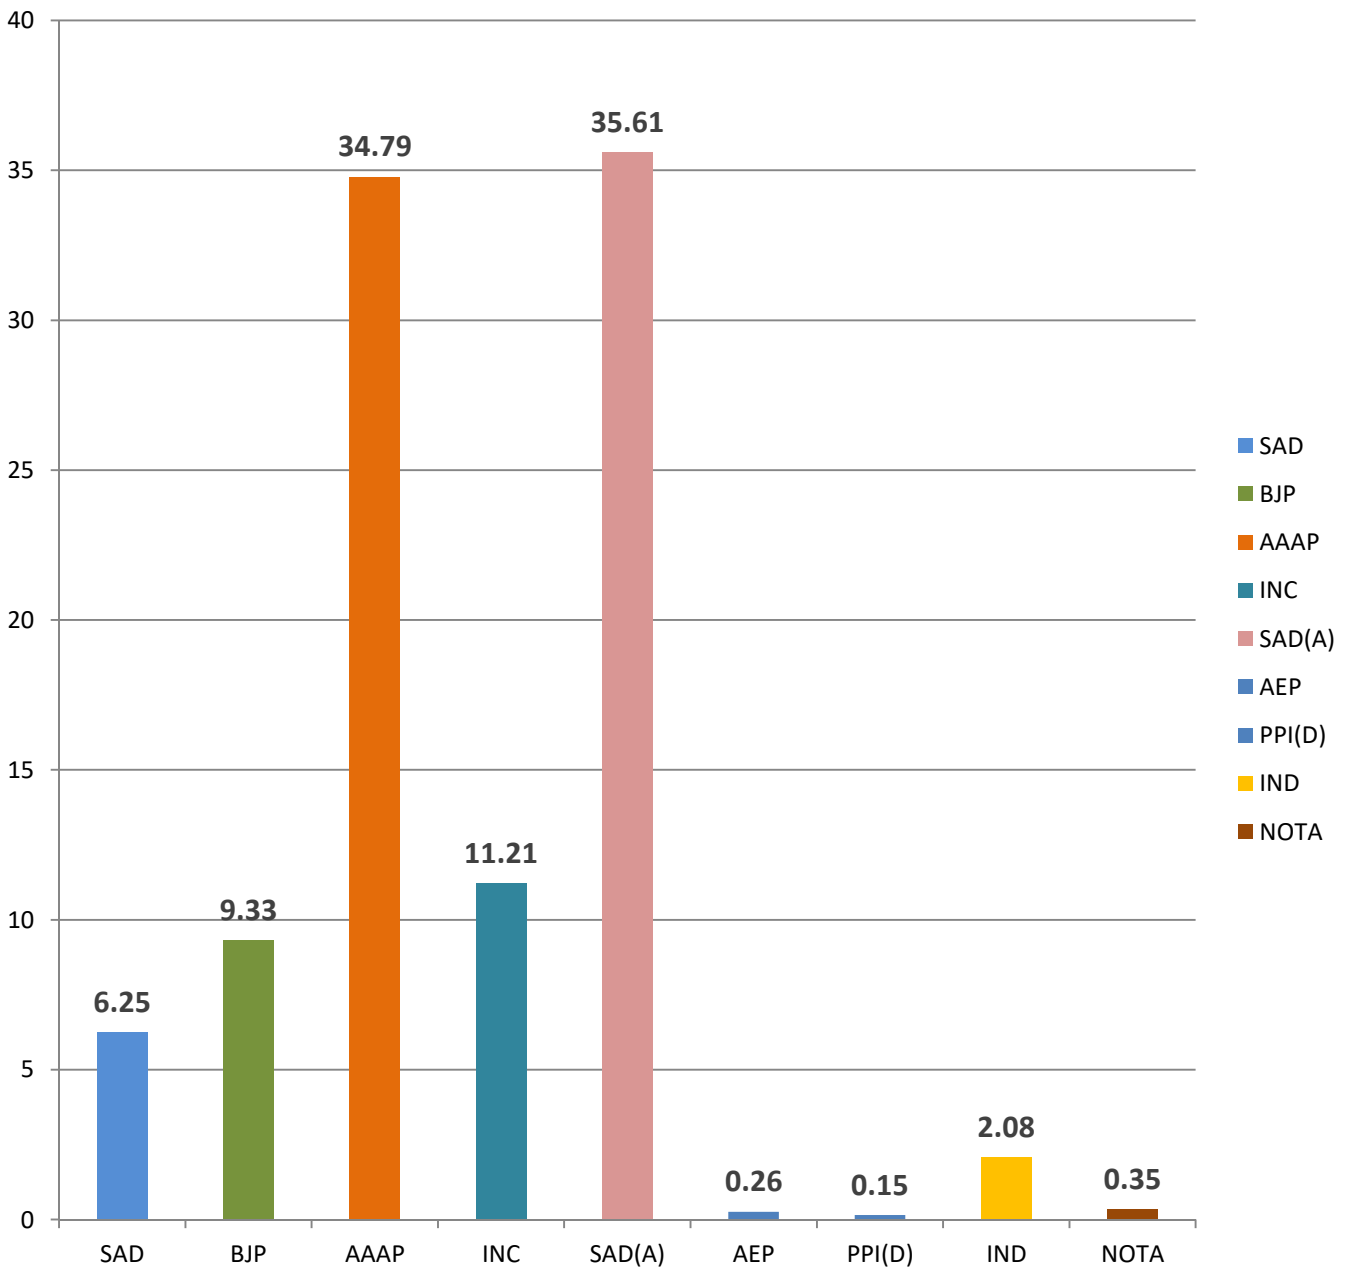

Bye Elections-Lok Sabha 2022 (12-Sangrur)

% of Votes

(Partywise Vote Share)